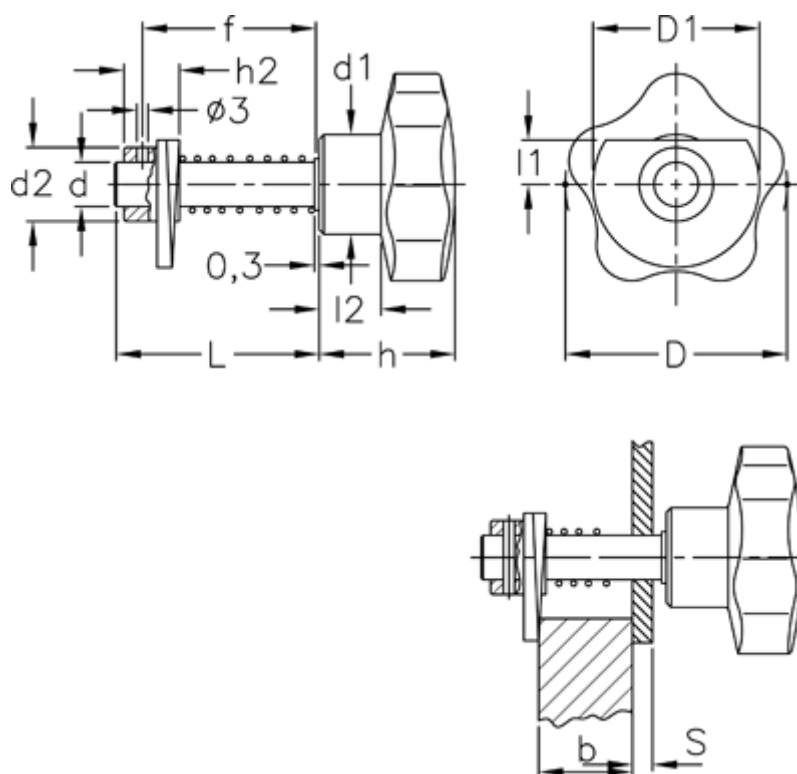

Article number: 2310068301

Description: E+G Latch-type knob
VCK.362/50-0-D

Measures

D = 50

d = 12

D1 = 45

d1 = 25

d2 = 20

f = S + b + 8,5 mm

h = 33

h2 = 15

Hole size = 12 H9

L = 24

l1 = 12

l2 = 14

S+b door thickness S>5 mm = 5 til 11